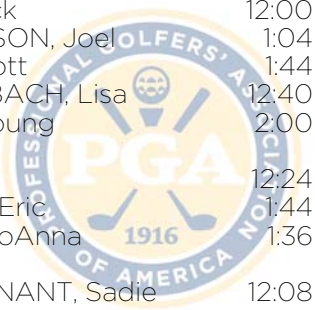

Playing Ability Test #8

Fitzsimmons Golf Course
Tuesday, September 7th, 2010
PM Alpha List

Player	Tee Time	Player	Tee Time
BARILAR, Joshua	2:08	SANOK, Brad	12:16
BARNSTABLE, Kyle	1:20	SCHAFFER, Chris	1:20
BECK, Stefan	12:00	SIMPSON, David	12:40
BELFRAGE, Josh	12:32	SMITH, Derek	12:24
BURGHART, Gregory	1:36	SMITH, Joseph	1:12
		STEINER, Cody	12:16
CALKINS, James	1:12	STONE, Natalie	1:12
DIX, Nick	12:40	TIMMS, Liam	1:44
DRESSEN, Jace	12:32	TRADEWELL, Matthew	12:56
		TWESME, Eric J.	1:36
EVANS, Morgan	12:08		
FOLEY, Thomas	2:08	URSO, Richard	12:24
GILLESPIE, Zeff	2:08	VANCUREN, Ben	2:00
HACHEY, Jean-Philippe	1:52		
HECK, Rick	12:00		
HENDERSON, Joel	1:04		
HESS, Scott	1:44		
HOLLERBACH, Lisa	12:40		
HONG, Young	2:00		
KIM, Hun	12:24		
KNOTTS, Eric	1:44		
KRUPA, JoAnna	1:36		
LECHEMINANT, Sadie	12:08		
LEWIS, Trey	12:56		
LINARES, Philip	12:00		
LONDER, Jordan	1:28		
LOPEZ, James	12:48		
MAESTAS, Michael	2:08		
MATTHEWS, Scott	1:52		
MCARTHUR, Kimberly	1:20		
MCCALL, Ron	1:04		
MEYER, Scott	12:08		
NELSON, Dan	1:52		
NICKOLEY, Todd	1:04		
OCHSE, Robert	12:16		
ORGILL, Kyle	12:48		
OWENSBY, Oscar	12:32		
PERRINE, Zachary	12:48		
PERRY, David	1:28		
REDE, Nathan	12:56		
REYNOLDS, Matthew	1:28		
RUDDY, Patrick	2:00		